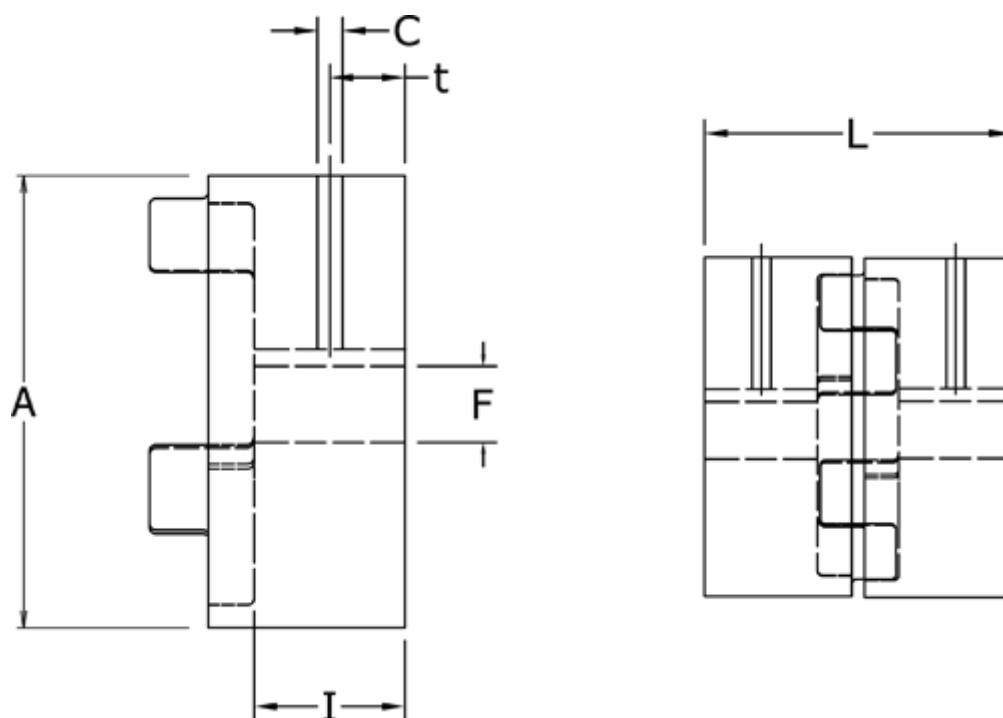

Article number: 3335007F004

Description: Coupling hub Klonex ES7
ALU Aluminium, Bore 4H7 mm w/keyway & setscrew

Measures

A = 14

C = M3

F = 4

I = 7

L = 22